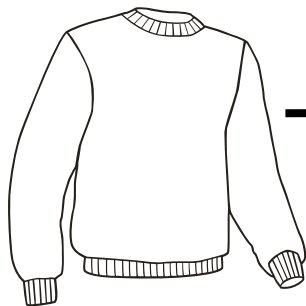

Names Embroidered on Sweatshirts, Bags, Shirts, Vests, Jackets, —ADD \$5.00
Names Cut on Back of Sweatshirts or T-shirts —ADD \$5.00

Gildan Short Sleeve or Long Sleeve T-shirts

6.1 oz. 100% Cotton

- ◆ *Shirt Colors: Black, Royal*
- ◆ *Sizes: Youth S-XL; Adult S-5XL*

1—Adult Short Sleeve T-shirt	\$9.00
2—Youth Short Sleeve T-shirt	\$9.00
3—Adult Long Sleeve T-shirt	\$15.00
4—Youth Long Sleeve T-shirt	\$14.00

- ◆ *Shirt Colors: Black, Royal*
- ◆ *Sizes: Youth S-XL; Adult S-5XL*

5—Adult Short Sleeve T-shirt	\$8.00
6—Youth Short Sleeve T-shirt	\$8.00
7—Adult Long Sleeve T-shirt	\$14.00
8—Youth Long Sleeve T-shirt	\$13.00

Hanes CrewNeck

7.8 oz. 50/50 Cotton /Poly

- ◆ *Shirt Colors: Black, Royal*
- ◆ *Sizes: Youth S-XL; Adult S-3XL*